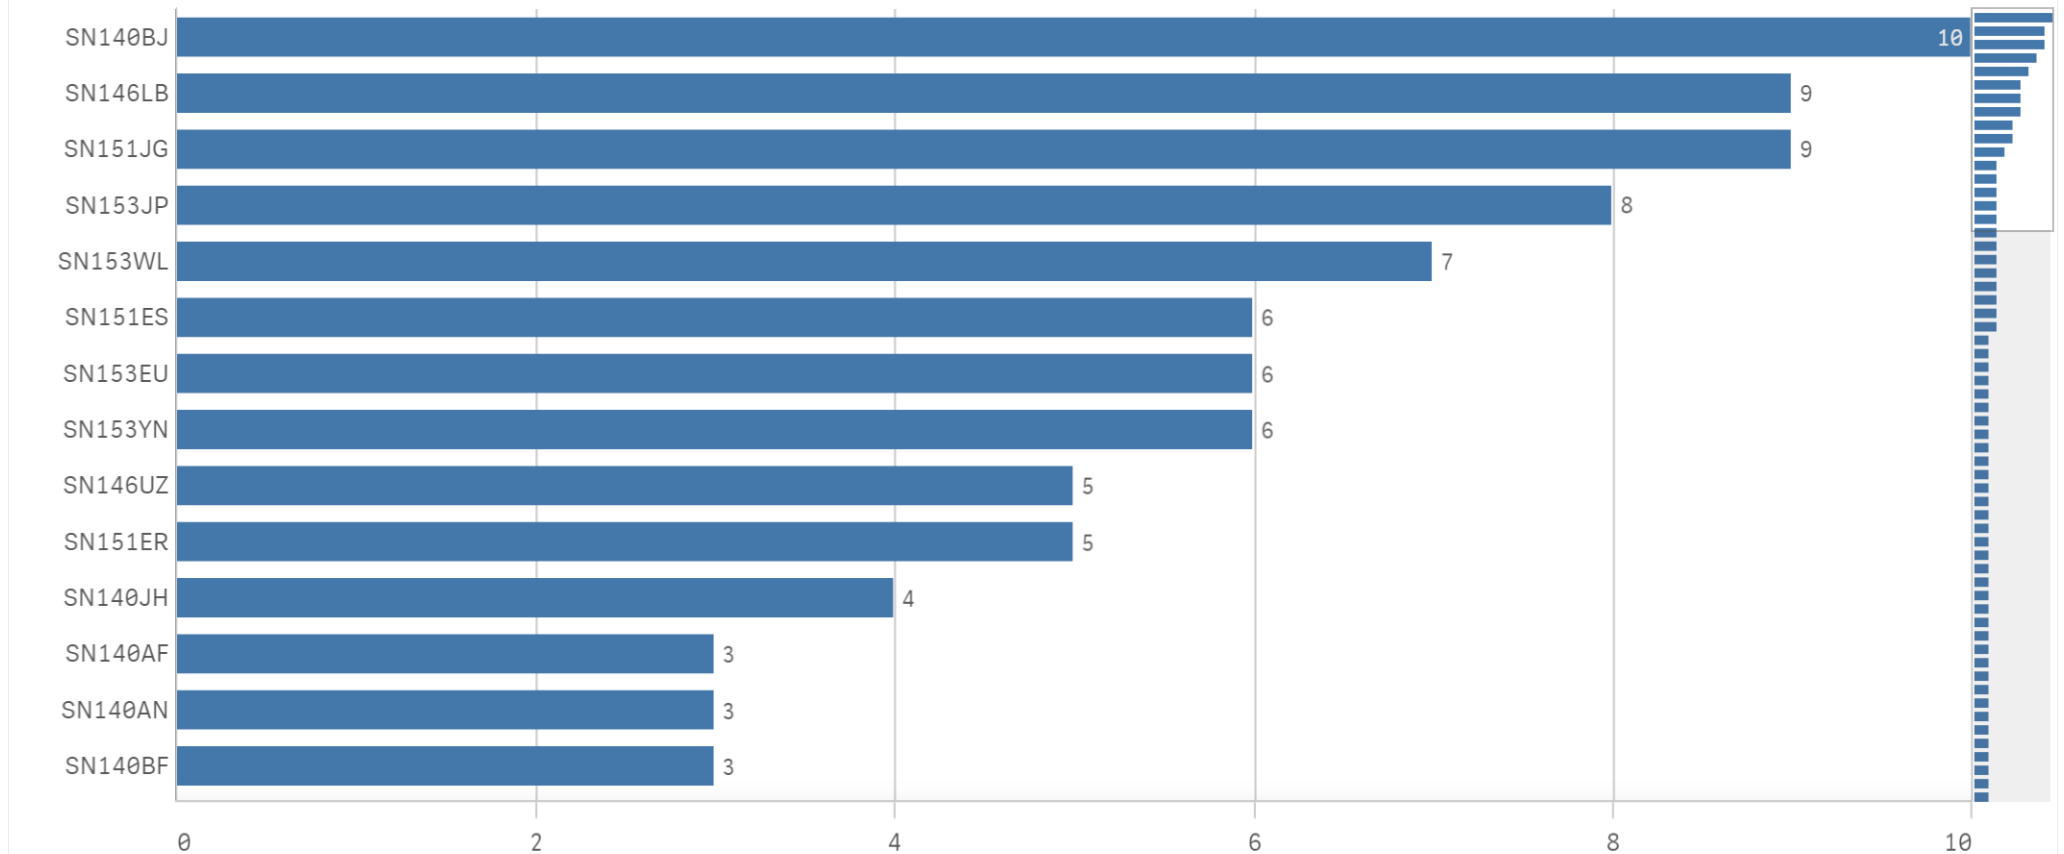

Crime count by crime group

Crime Count by Crime Group

Click bar to drill down

Repeat locations

Repeat Location - postcodes which have Occurrences on more than one date in the filtered date set

Count of Reported Date

Location = Occ / Dispatch Address