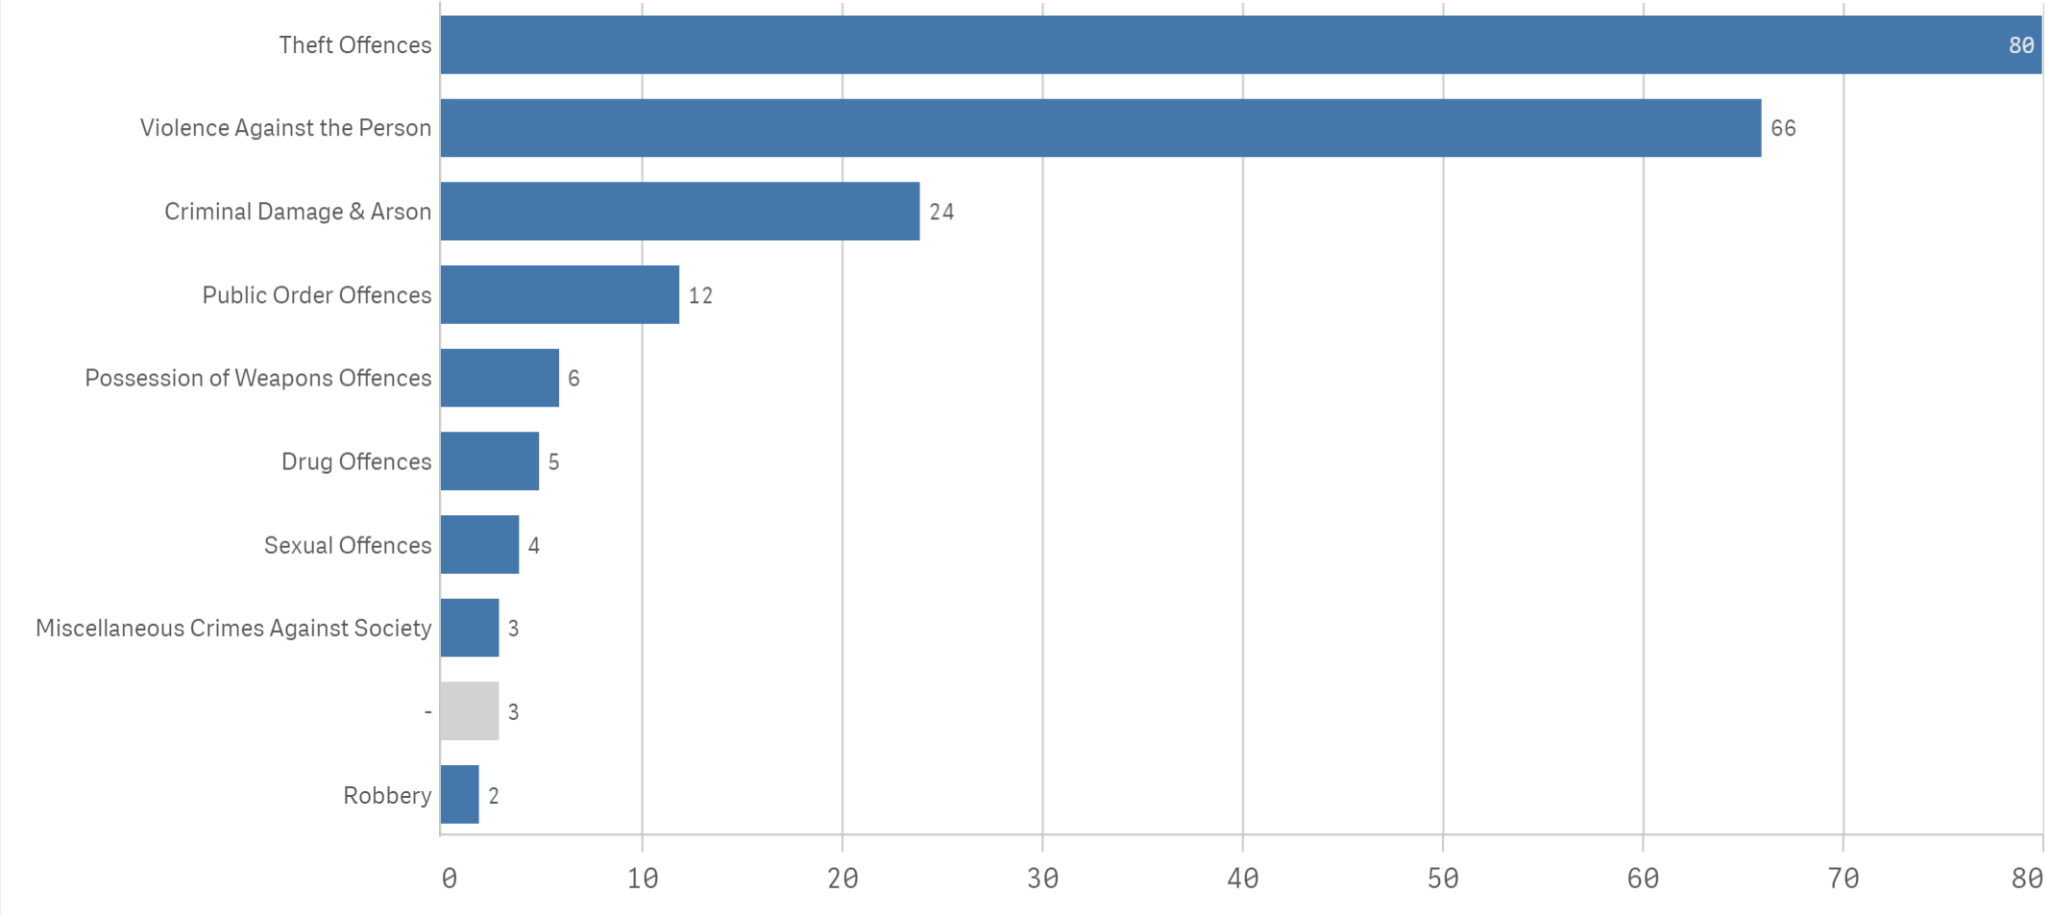

Crime count by crime group

Crime Count by Crime Group

Click bar to drill down

Repeat locations

Repeat Location - postcodes which have Occurrences on more than one date in the filtered date set

Count of Reported Date

Location = Occ / Dispatch Address